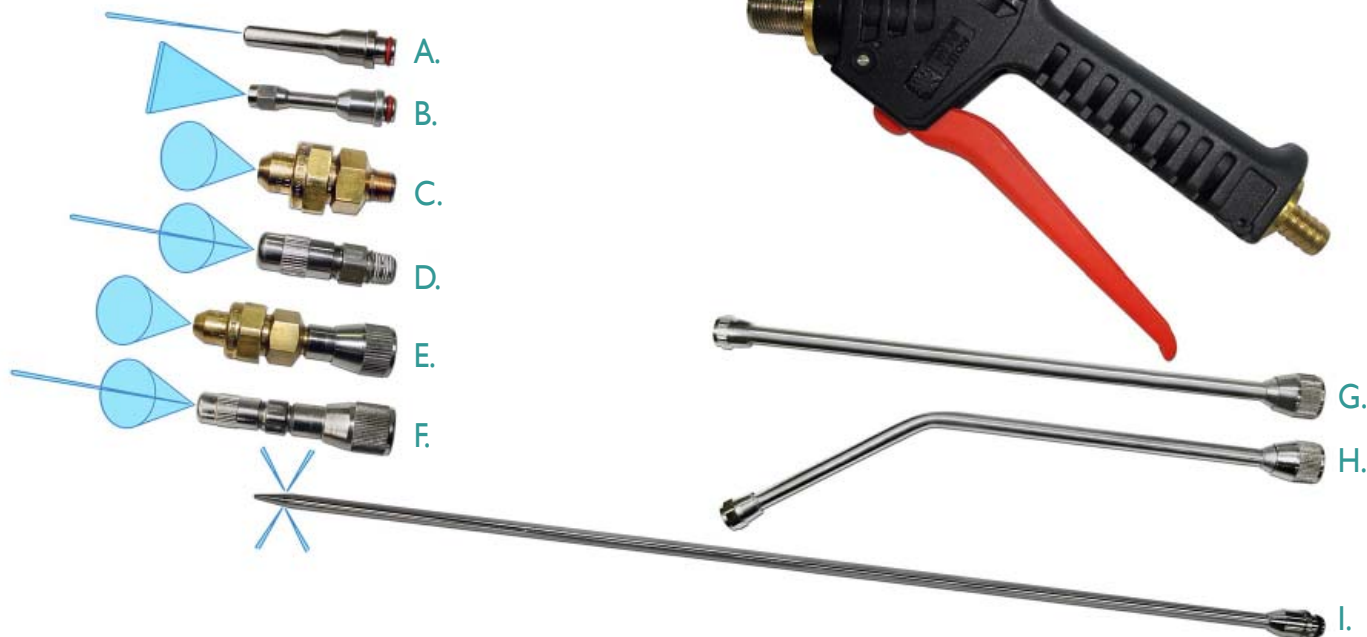

- Use with high-pressure, high-volume application.
- Nozzles sold separately.

LEGEND	NOZZLES	TO FIT	LENGTH	REACH	CODE
A.	Stream Splatter Nozzle	-	40mm (1½")	Up to 10 metres.	WX1549
B.	Flat Fan Nozzle	-	-	-	WX596
C.	Cone Nozzle	G & H Nozzles only.	-	-	WX1450
D.	Adjustable Cone Nozzle	G & H Nozzles only.	-	-	WX1732
E.	Cone Nozzle	-	-	-	WX1734
F.	Adjustable Cone Nozzle	-	-	-	WX1733
G.	Nozzle Extension	-	280mm (11")	-	WX207B
H.	Bent Nozzle Extension	-	280mm (11")	-	WX88B
I.	4 Hole Spear Nozzle	-	470mm (19")	-	WX1371